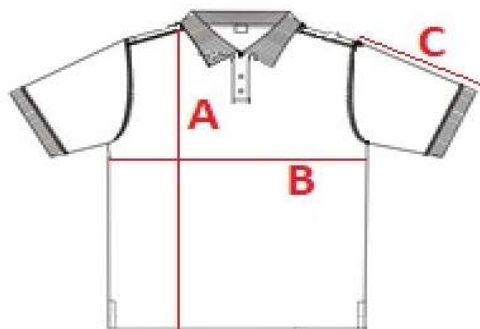

0129

Men's poloshirt

cm	S	M	L	XL	XXL	3XL
A	69	72	75	78	80	82
B	54	56	58	60	62	64
C	21	22	23	24	25	26

Orientation sizes of the product.