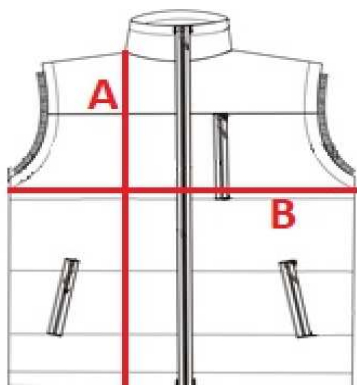

0228

Men's bodywarmer

| cm | S | M | L | XL | XXL |
|----|----|------|----|----|-----|
| A | 74 | 75 | 77 | 79 | 81 |
| B | 59 | 61,5 | 64 | 67 | 70 |

Orientation sizes of the product.