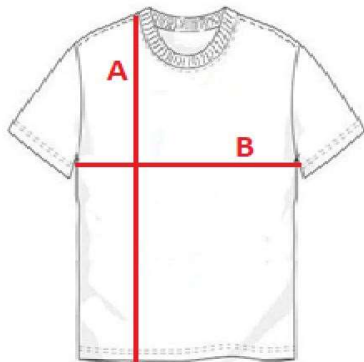

CM03

Kid's t-shirt camouflage

cm	XS/ 116	S/ 128	M/ 140	L/ 152	XL/ 164
A	46	50	54	60	64
B	34	36	40	44	48

Orientation sizes of the products.