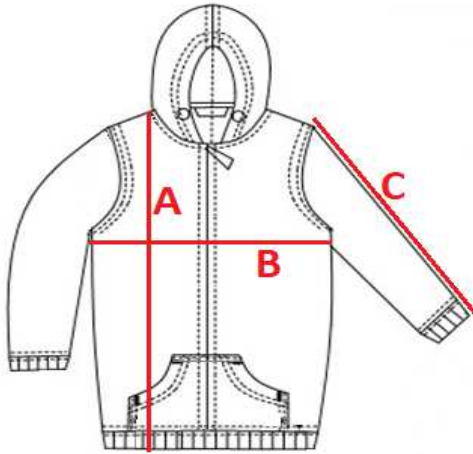

## Men's hooded zipper sweatshirt

cm	S	M	L	XL	XXL	3XL
<b>A</b>	70	72	75	78	81	84
<b>B</b>	55	58	61	63	66	69
<b>C</b>	62,5	64	66	69	71	72

Orientation sizes of the product.