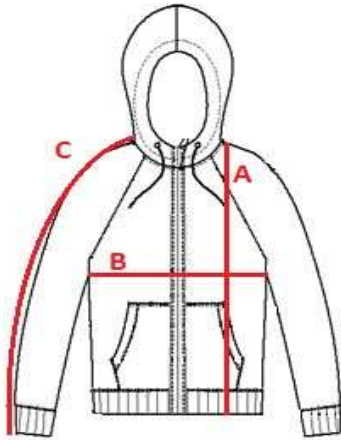

MS15

Men's zipper sweatshirt

cm	S	M	L	XL	XXL	XXXL
A	71	73	75,5	78	81	84
B	53	56	59	61	64	67
C	81	83	85	86	87	88

Orientation sizes of the product.