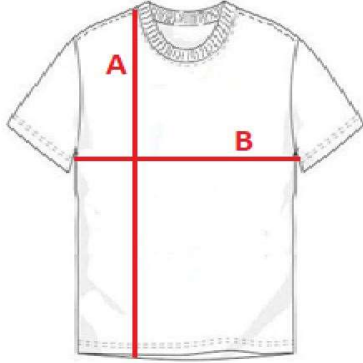

ST03

Kid's t-shirt stripes

cm	XS/ 116	S/ 128	M/ 140	L/ 152	XL/ 164
A	46	50	54	60	64
B	34	36	40	44	48

Orientation sizes of the products.