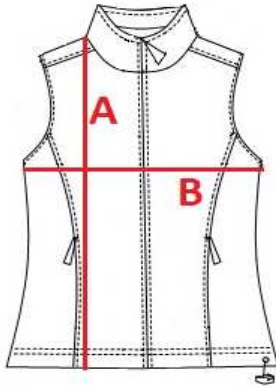

04/02

09/10

59/59

63/63

LVF14

Ladies' fleece vest

cm	S	M	L	XL	XXL
A	62	63,5	65	66,5	68
B	47	49	51	53	55

Orientation sizes of the product.